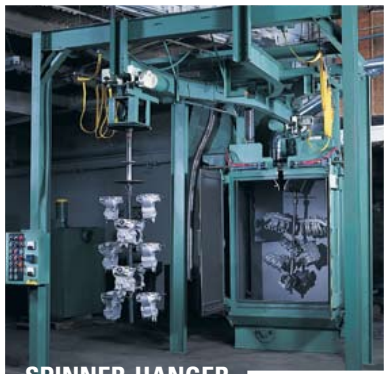

NEW Machines

SPINNER-HANGER

Blast-Abrade offers

- Barrel-Blast
- Spinner-Hanger
- Table-Blast
- Continuous Thru-Feed

TUMBLE-BLAST

Rental & Lease Packages

In Stock Inventory

GOFF 60" TABLE BLAST

USED Machines

Blast-Abrade has a large inventory of USED & REBUILT shot blast machines. All machines are:

- Inspected
- Painted
- Repaired
- Proof Run-Off

BEFORE REBUILDING

AFTER REBUILDING

◀ GOFF 1.5 CUBIC FT. BARREL BLAST