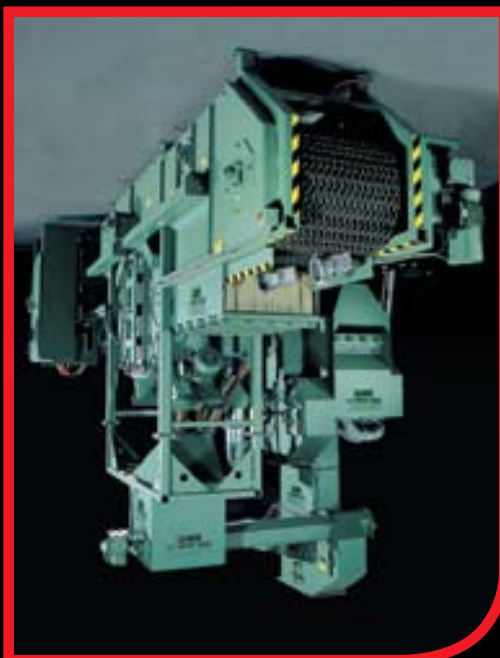

Blast-Abrade also offers:

- Job Shop Services
- Steel Shot & Grit
- OEM Repair Parts
- Dust Collectors
- Turnkey Installations
- Rental & Lease Programs

Call Now!
In-Stock Machines
440-353-0001

CONTINUOUS WIRE-MESH