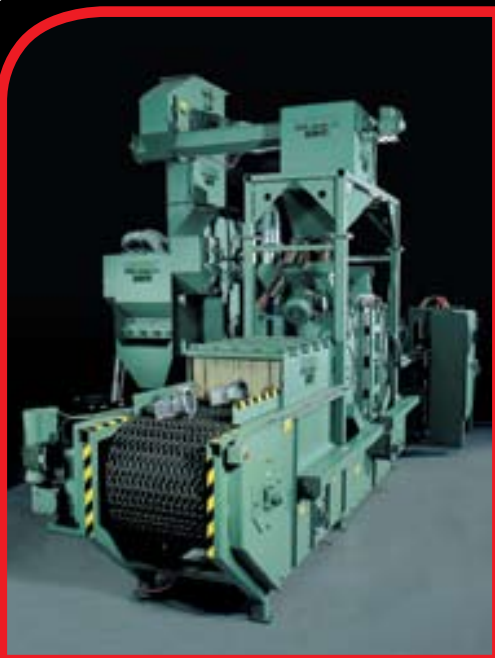

CONTINUOUS WIRE-MESH