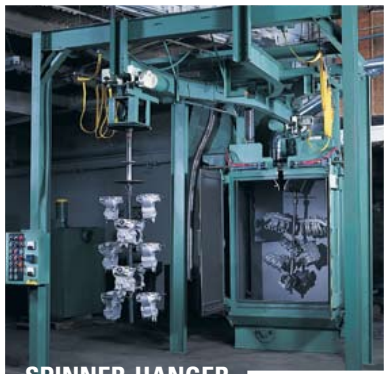

NEW Machines

SPINNER-HANGER

Blast-Abrade offers

- Barrel-Blast
- Spinner-Hanger
- Table-Blast
- Continuous Thru-Feed

TUMBLE-BLAST

Rental & Lease Packages

In Stock Inventory

GOFF 60" TABLE BLAST

USED Machines

Blast-Abrade has a large inventory of USED & REBUILT shot blast machines. All machines are:

- Inspected
- Painted
- Repaired
- Proof Run-Off

BEFORE REBUILDING

AFTER REBUILDING

◀ GOFF 1.5 CUBIC FT. BARREL BLAST